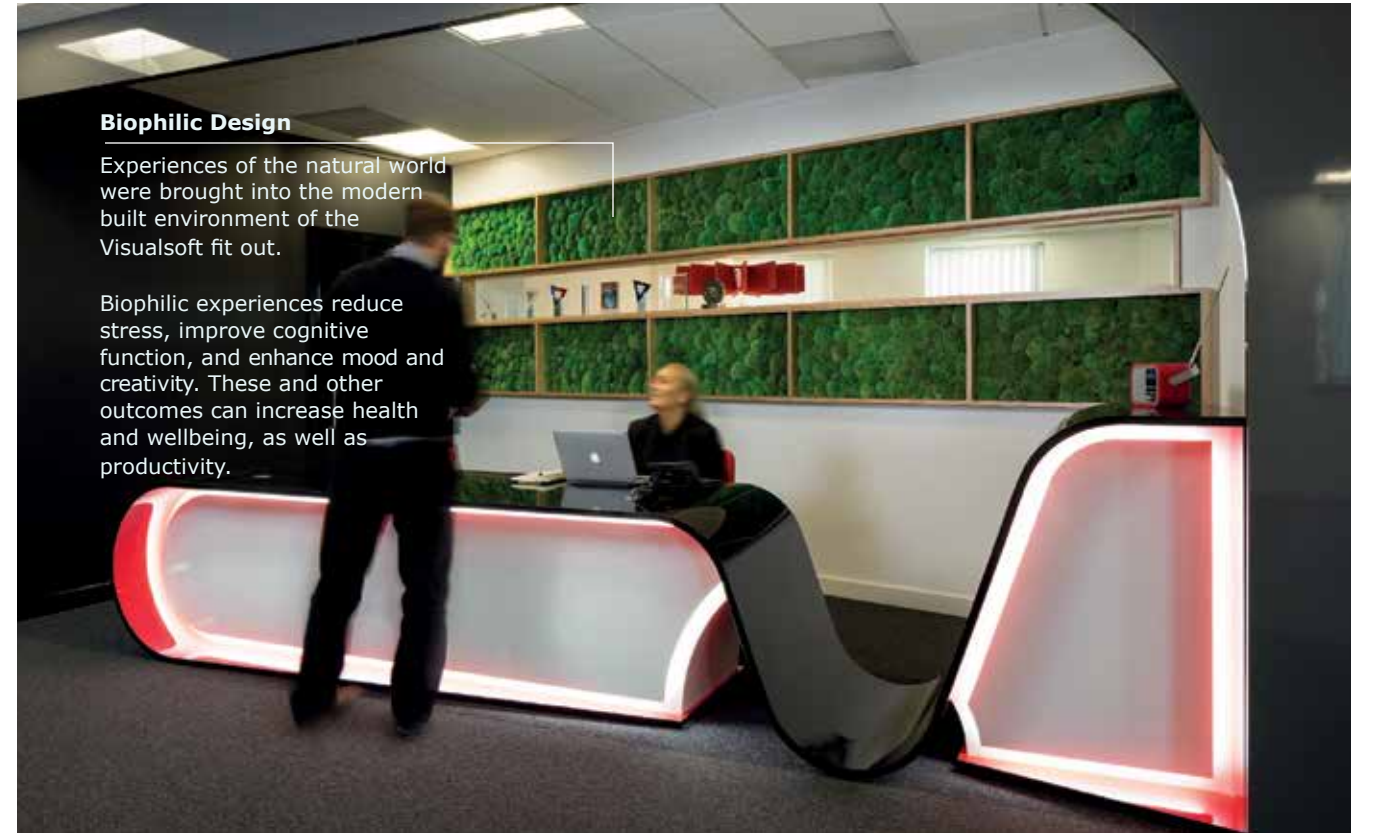

Dale Office Interiors

VISUALSOFT

DALE
Office Interiors

VISUALSOFT

Project size: 14,850 ft²

Visualsoft wanted to create a campus feel with plenty of room for the social aspect of the working day.

When we showed them the art of the possible, they embraced all the benefits a better arrangement of space could bring. So, we rolled up our sleeves and got on with a corporate campus design to support their HR talent attraction and retention strategies. The fit out included many practically challenging aspects to install, yet was very rewarding to deliver.

Biophilic Design

Experiences of the natural world were brought into the modern built environment of the Visualsoft fit out.

Biophilic experiences reduce stress, improve cognitive function, and enhance mood and creativity. These and other outcomes can increase health and wellbeing, as well as productivity.